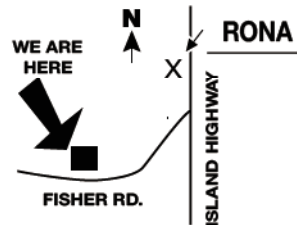

1. **Sandy Loam** for Lawns
2. ☐ 1 Yard $32
   - ☐ 1/2 Yard $19
   - ☐ 20 Lt. Pail $3
   - ☐ Garbage Can $9

Grass Seeds Our Grass Seed is Specially Blended for Vancouver Island

1. **Garden Loam Blend**
2. ☐ 1 Yard $36

1. **Top Dressing** (when available)
2. ☐ 1 Yard $45
   - ☐ 1/2 Yard $27
   - ☐ 20 Lt. Pail $3
   - ☐ Garbage Can $9

1. **Compost**
2. ☐ 1 Yard $24
   - ☐ 1/2 Yard $15
   - ☐ 20 Lt. Pail $3
   - ☐ Garbage Can $9

1. **Compost Screened** (when available)
2. ☐ 1 Yard $36
   - ☐ 1/2 Yard $22
   - ☐ 20 Lt. Pail $3
   - ☐ Garbage Can $9

1. **Bark Mulch Coarse, Medium Ground**
2. ☐ 1 Yard $34
   - ☐ 1/2 Yard $21
   - ☐ 20 Lt. Pail $3
   - ☐ Garbage Can $9

1. **Fine - Red** (when available)
2. ☐ 1 Yard $35
   - ☐ 1/2 Yard $22
   - ☐ 20 Lt. Pail $3
   - ☐ Garbage Can $9

Gravel Prices sold by the tonne

1. Ask about our large load prices
2. ☐ 3/4" Clear Crush $30
   - ☐ 1/2" Clear Crush $36
   - ☐ 3/4" Road Base $25
   - ☐ 2-3" Road Base $23
   - ☐ Screenings $33
   - ☐ Navy Jack $37
   - ☐ Pea Gravel $29
   - ☐ 1" Minus Drain Rock $29
   - ☐ 1 1/2" Drain Rock $27
   - ☐ Screened Sand $19
   - ☐ Garden Sand $20
   - ☐ Concrete Sand $28

1. **Sold by the yard**
2. ☐ Blast Rock $50
   - ☐ River Rock $48
   - ☐ Fill / Overs $10

Keep this Card

Delivery Costs (1 hour minimum)
$75 per hour, Single - $105 per hour, Tandem

Pick up or Phone for FAST Delivery!

	Per Load Single Axle	Per Load Tandem Axle
Garden Soil	1-10 Yards	Up to 16 Yards
Lawn Soil	1-7 Yards	Up to 14 Yards
Bark Mulch	1-10 Yards	Up to 16 Yards
Sand/Gravel	1-6 Yards	Up to 12 Yards

centrallandscapesupplies.ca
250.743.9989

1345 Fisher Rd.
Cobble Hill,
BC V0R 1L0