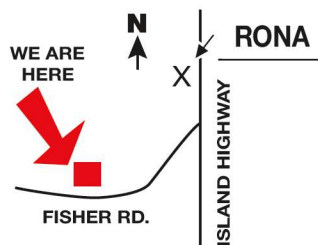

Keep this Card

Delivery Costs (1 hour minimum)

\$83 per hour, Single - \$130 per hour, Tandem

Pick Up or Phone for FAST Delivery!

	Per Load Single Axle	Per Load Tandem Axle
Garden Soil	1-10 Yards	Up to 16 Yards
Lawn Soil	1-7 Yards	Up to 14 Yards
Bark Mulch	1-10 Yards	Up to 18 Yards
Sand/Gravel	1-6 Yards	Up to 12 Yards