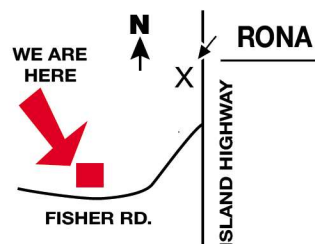

Keep this Card

Delivery Costs (1 hour minimum)

\$83 per hour, Single - \$130 per hour, Tandem

Pick up or Phone for FAST Delivery!

	Per Load Single Axle	Per Load Tandem Axle
Garden Soil	1-10 Yards	Up to 16 Yards
Lawn Soil	1-7 Yards	Up to 14 Yards
Bark Mulch	1-10 Yards	Up to 18 Yards
Sand/Gravel	1-6 Yards	Up to 12 Yards